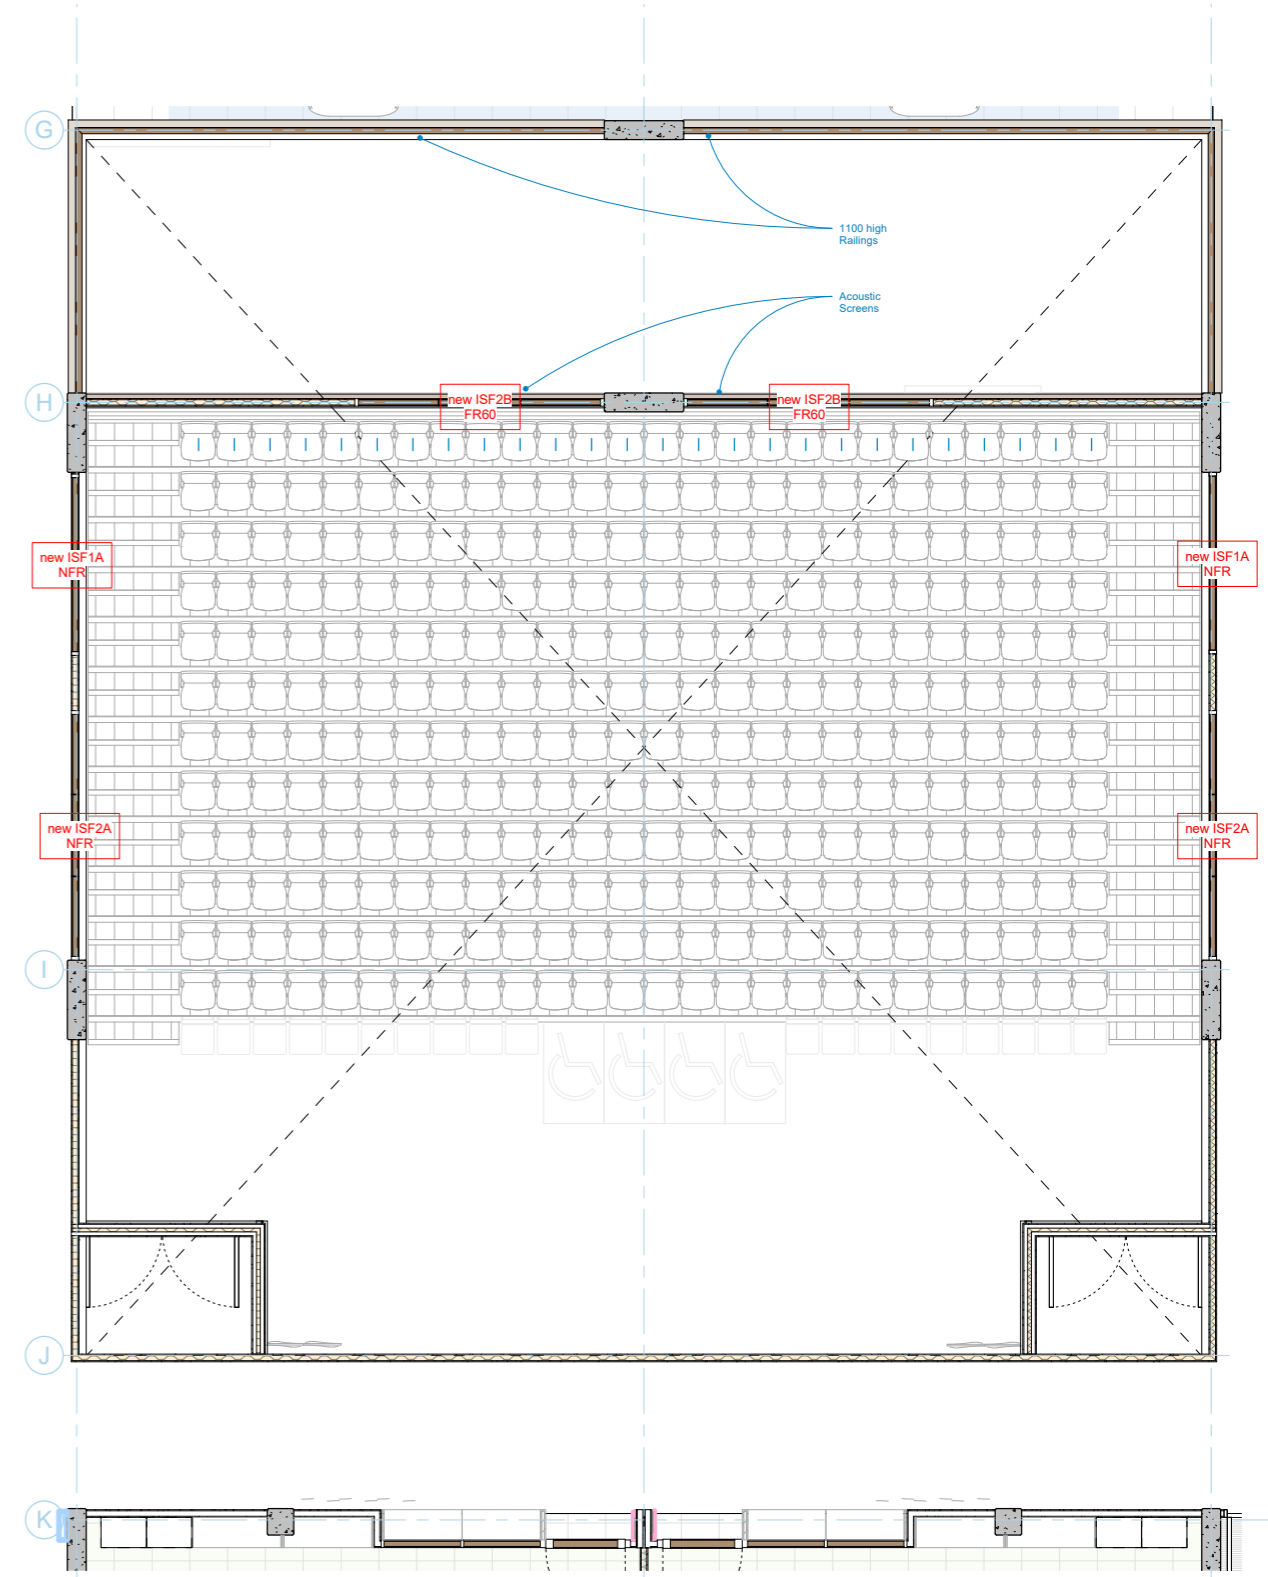

First Floor

Timetabled = 40

Open

Non-Timetabled = 15

Open

Timetabled Spaces - March 2023

First Floor

Open twin room

CDT (closed)

2 CDT

Assembly

Level 0

Level 1

Assembly

Section

Assembly

*Open breakout
First Floor*

(All loose furniture is indicative only)

(All loose furniture is indicative only)