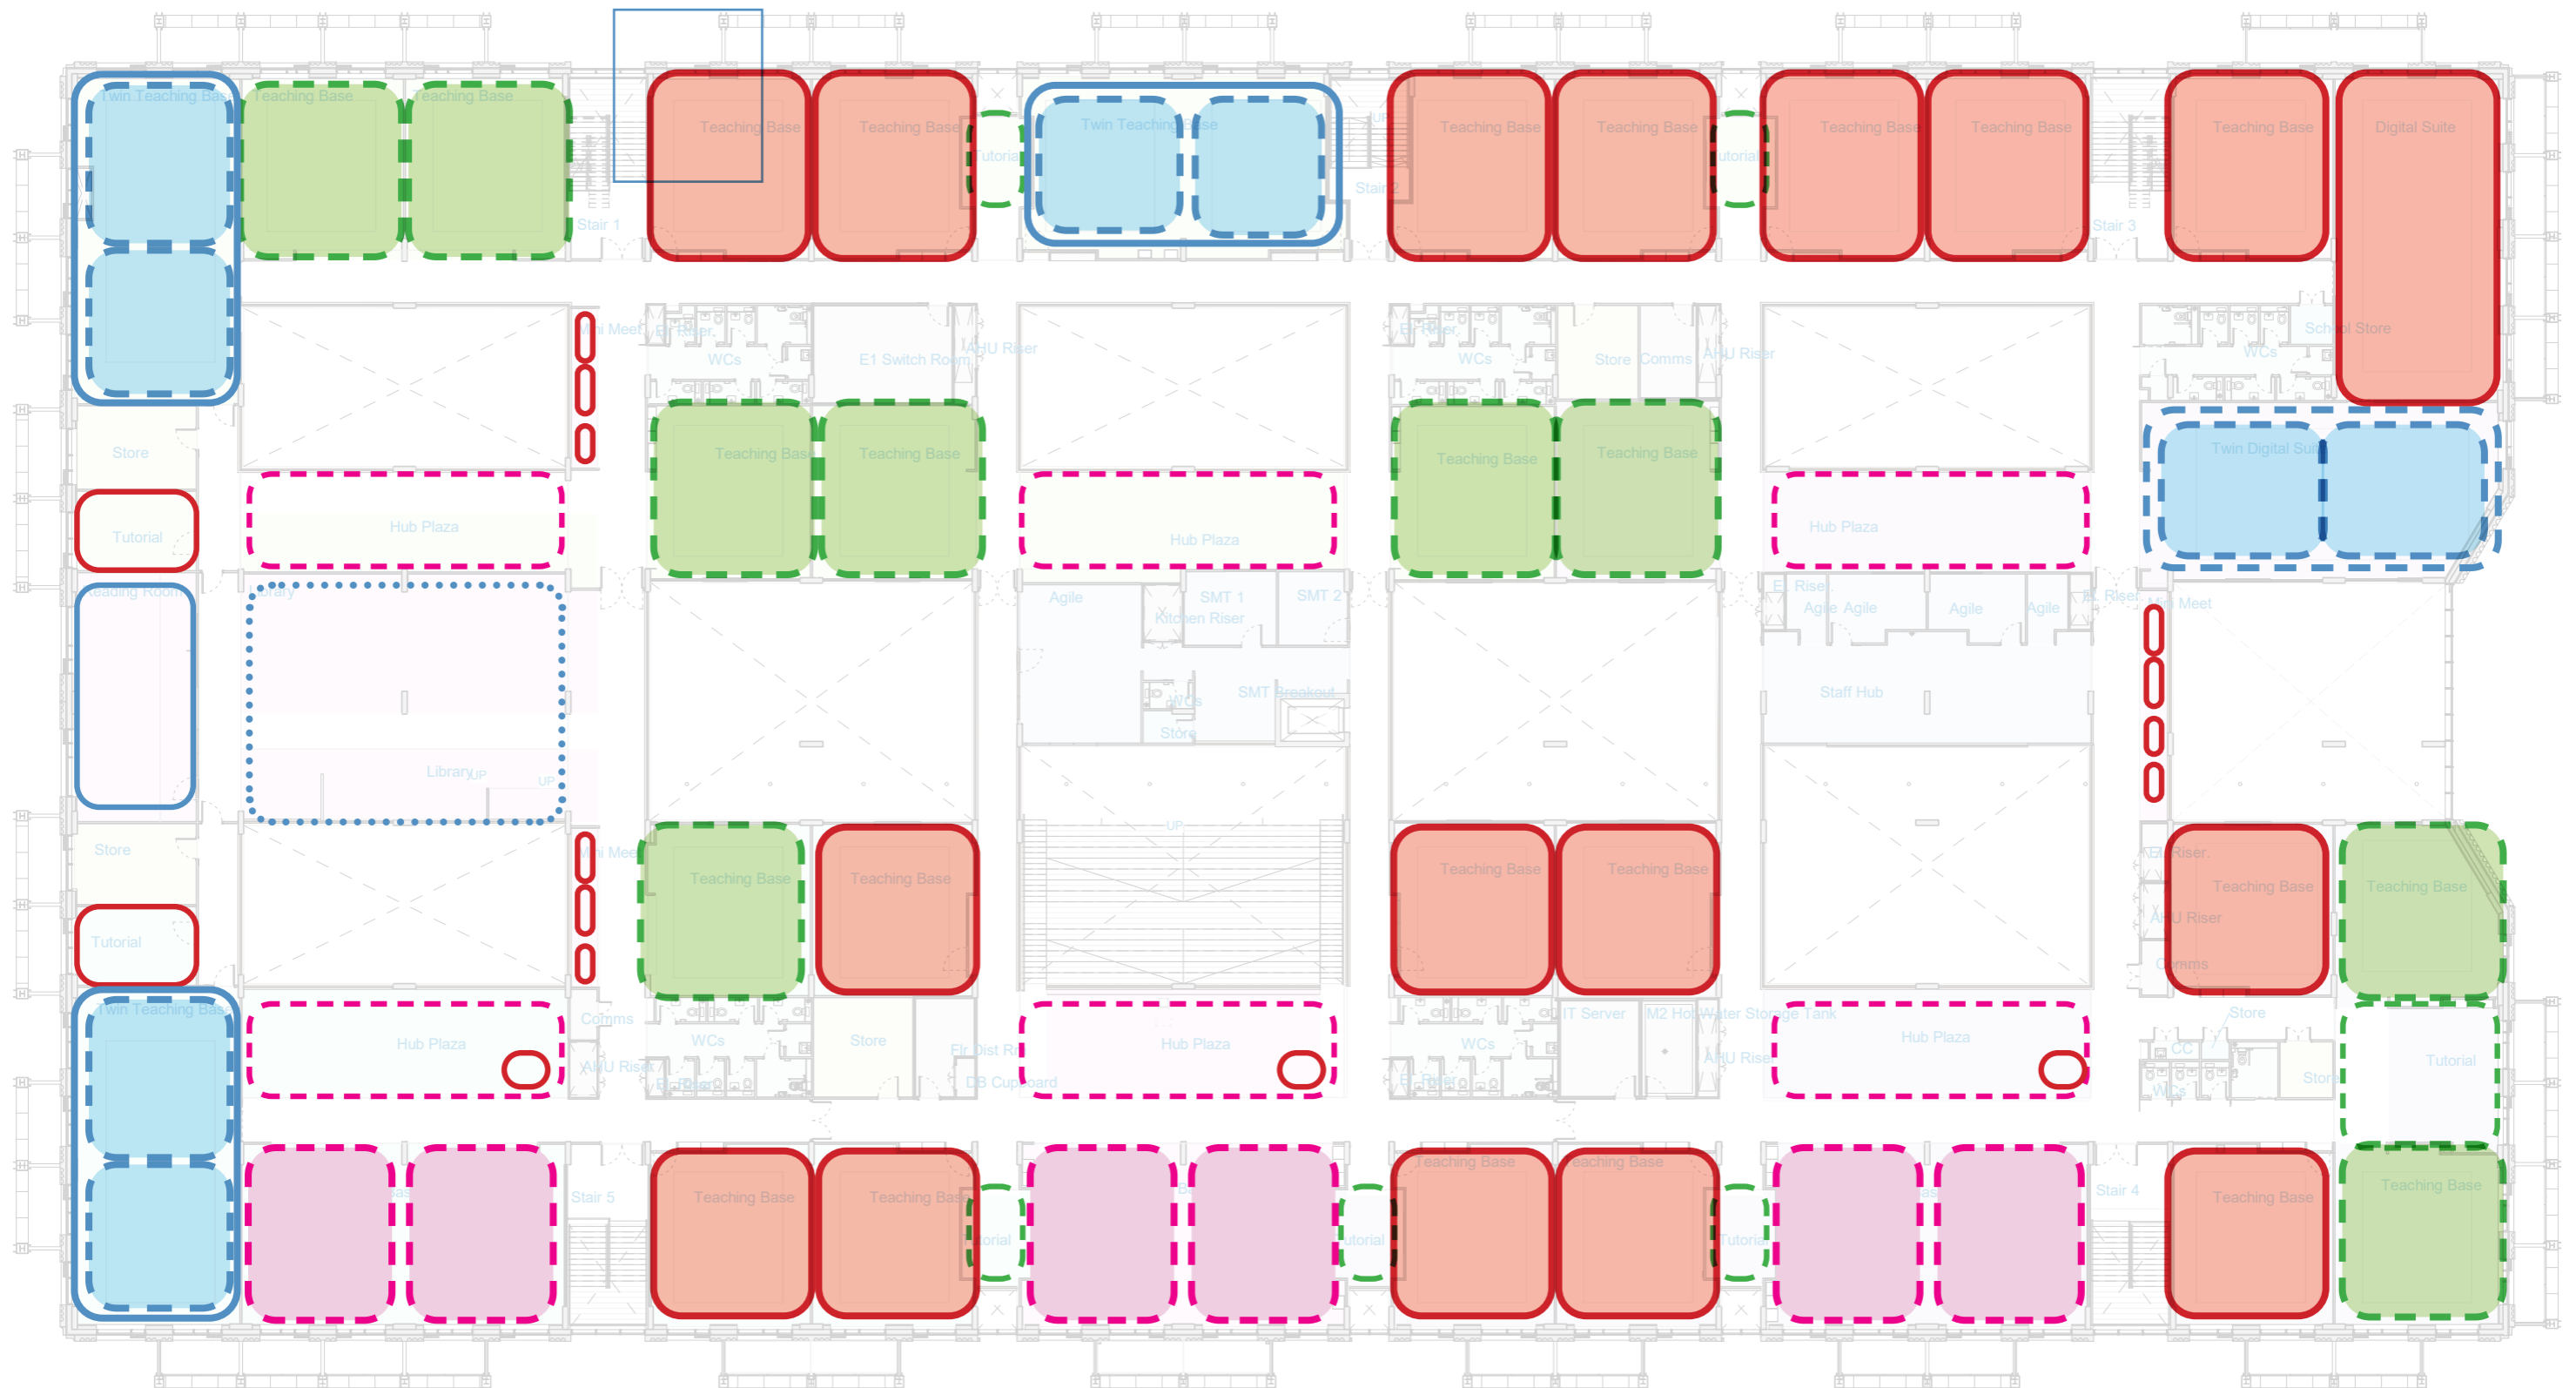

First Floor

Timetabled = 40

Open

Non-Timetabled = 15

Open

Timetabled Spaces - March 2023

First Floor

Open twin room

Fully closed

Fully closed sliding door

Closed Separated Twin
(with shared tutorial)

Semi-open room

Enclosed Twin Room

Timetabled Spaces

*Enclosed Classrooms
First Floor*

24

Fully closed

(All loose furniture is indicative only)

Timetabled Spaces

Fully Closed Sliding Door
First Floor

Fully closed sliding door

(All loose furniture is indicative only)

Timetabled Spaces

*Enclosed Twin Classroom
First Floor*

Enclosed Twin Room

(All loose furniture is indicative only)

Timetabled Spaces

*Open Twin
First Floor*

Open twin room

(All loose furniture is indicative only)

Timetabled Spaces

*Separated Twin
First Floor*