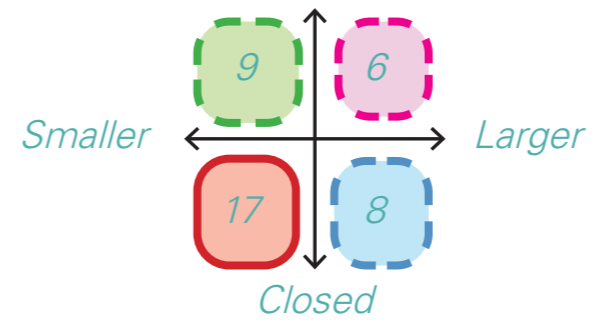

First Floor

Timetabled = 40

Open

Non-Timetabled = 15

Open

Timetabled Spaces - March 2023

First Floor

Open twin room

Fully closed

Fully closed sliding door

Closed Separated Twin
(with shared tutorial)

Semi-open room

Enclosed Twin Room

Timetabled Spaces

*Enclosed Classrooms
First Floor*

24

Fully closed

(All loose furniture is indicative only)

Timetabled Spaces

Fully Closed Sliding Door
First Floor

Fully closed sliding door

(All loose furniture is indicative only)

Timetabled Spaces

*Enclosed Twin Classroom
First Floor*