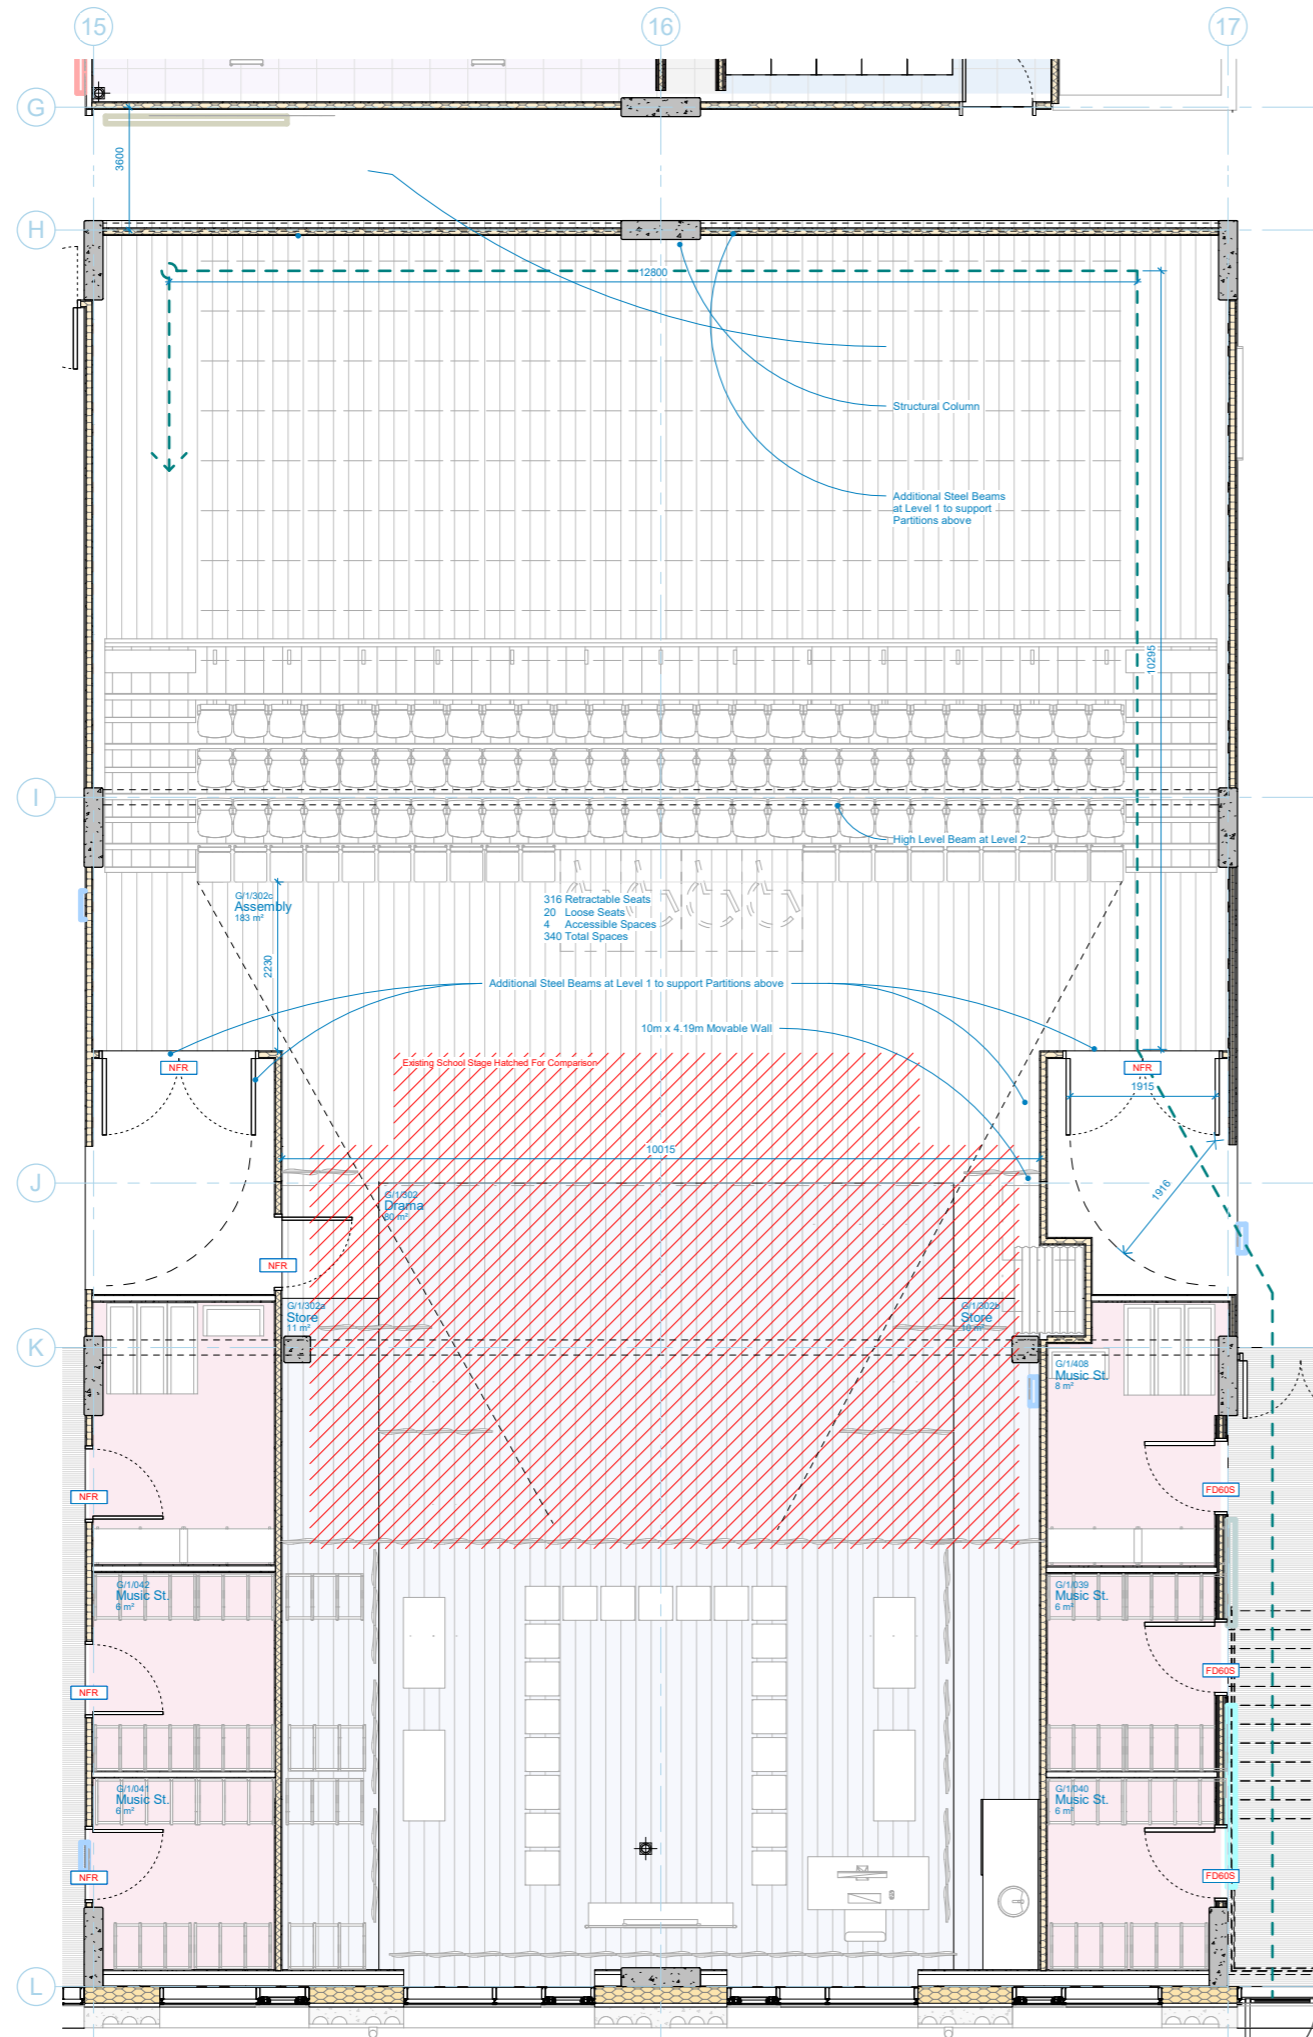

Assembly

Level 0