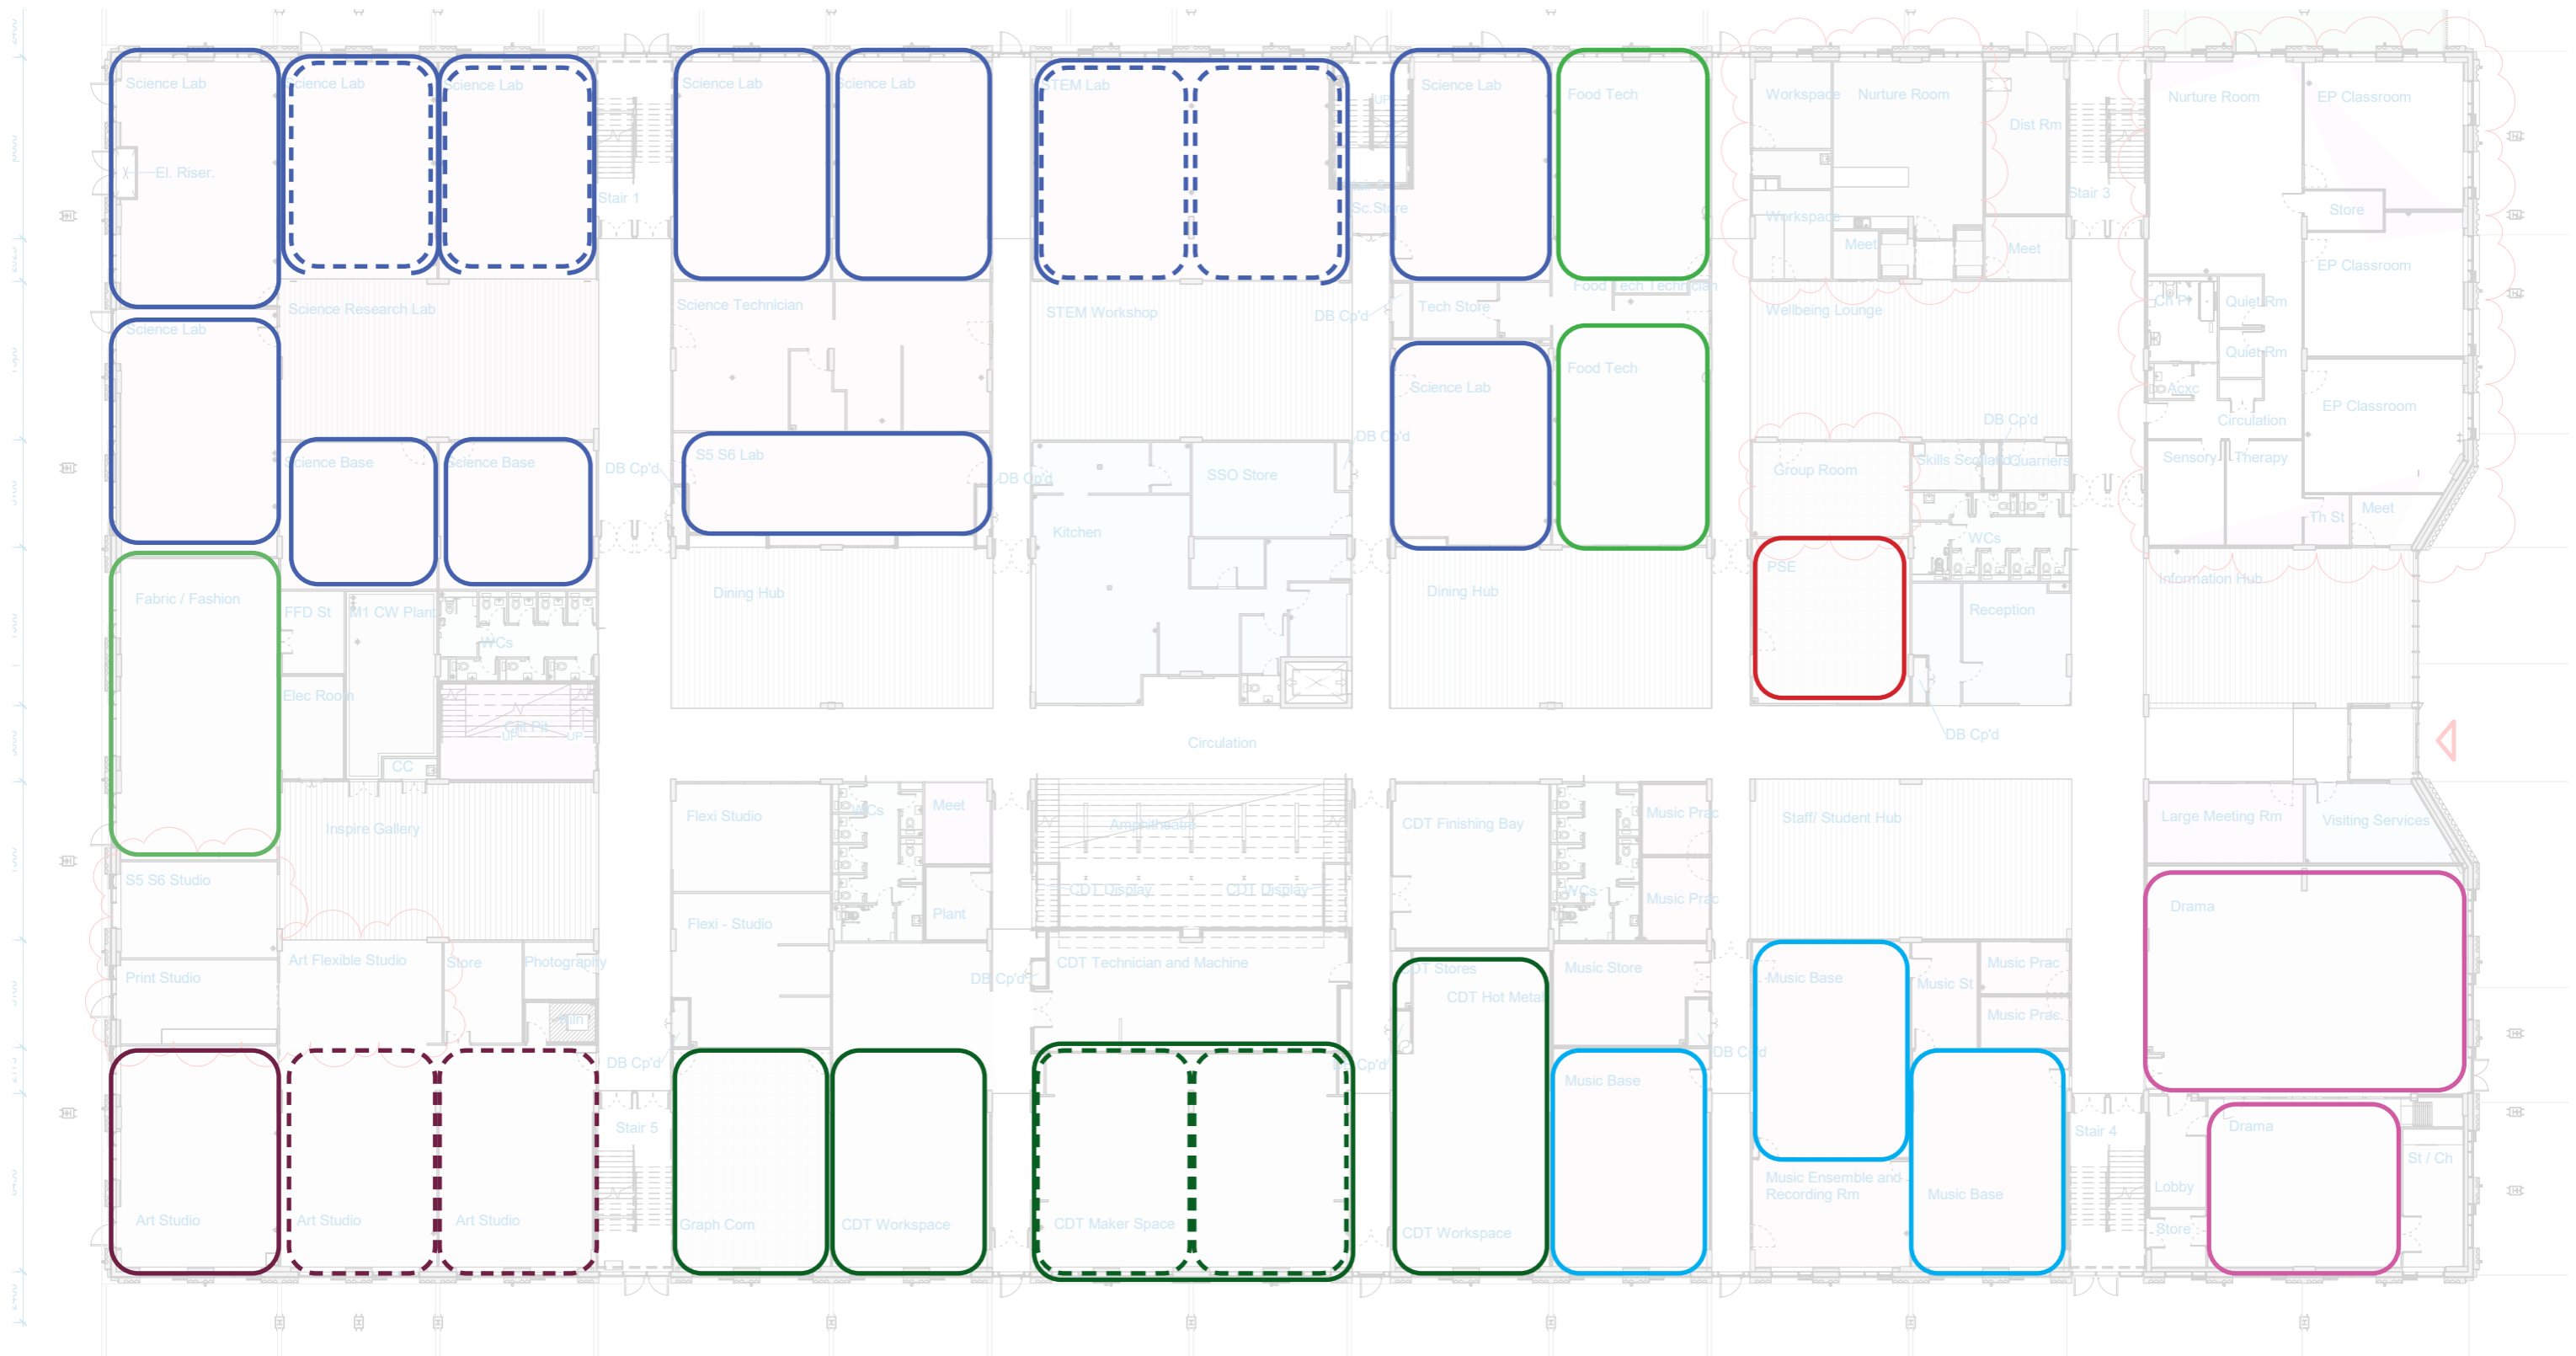

Enclosed Twin Room

(All loose furniture is indicative only)

Timetabled Spaces

*Open Twin
First Floor*

Open twin room

(All loose furniture is indicative only)

Timetabled Spaces

*Separated Twin
First Floor*

*Closed Separated Twin
(with shared tutorial)*

(All loose furniture is indicative only)

Timetabled Spaces - December 2022

Ground Floor

Total = 30

9 Science

2 Drama

3 CDT

1 Non-Practical

1 Art

2 CDT

3 Music

4 Science

2 Art

3 Home Ec

Timetabled Spaces - February 2023

Ground Floor

Total = 30

9 Science

2 Drama

3 CDT

1 Non-Practical

1 Art

2 CDT