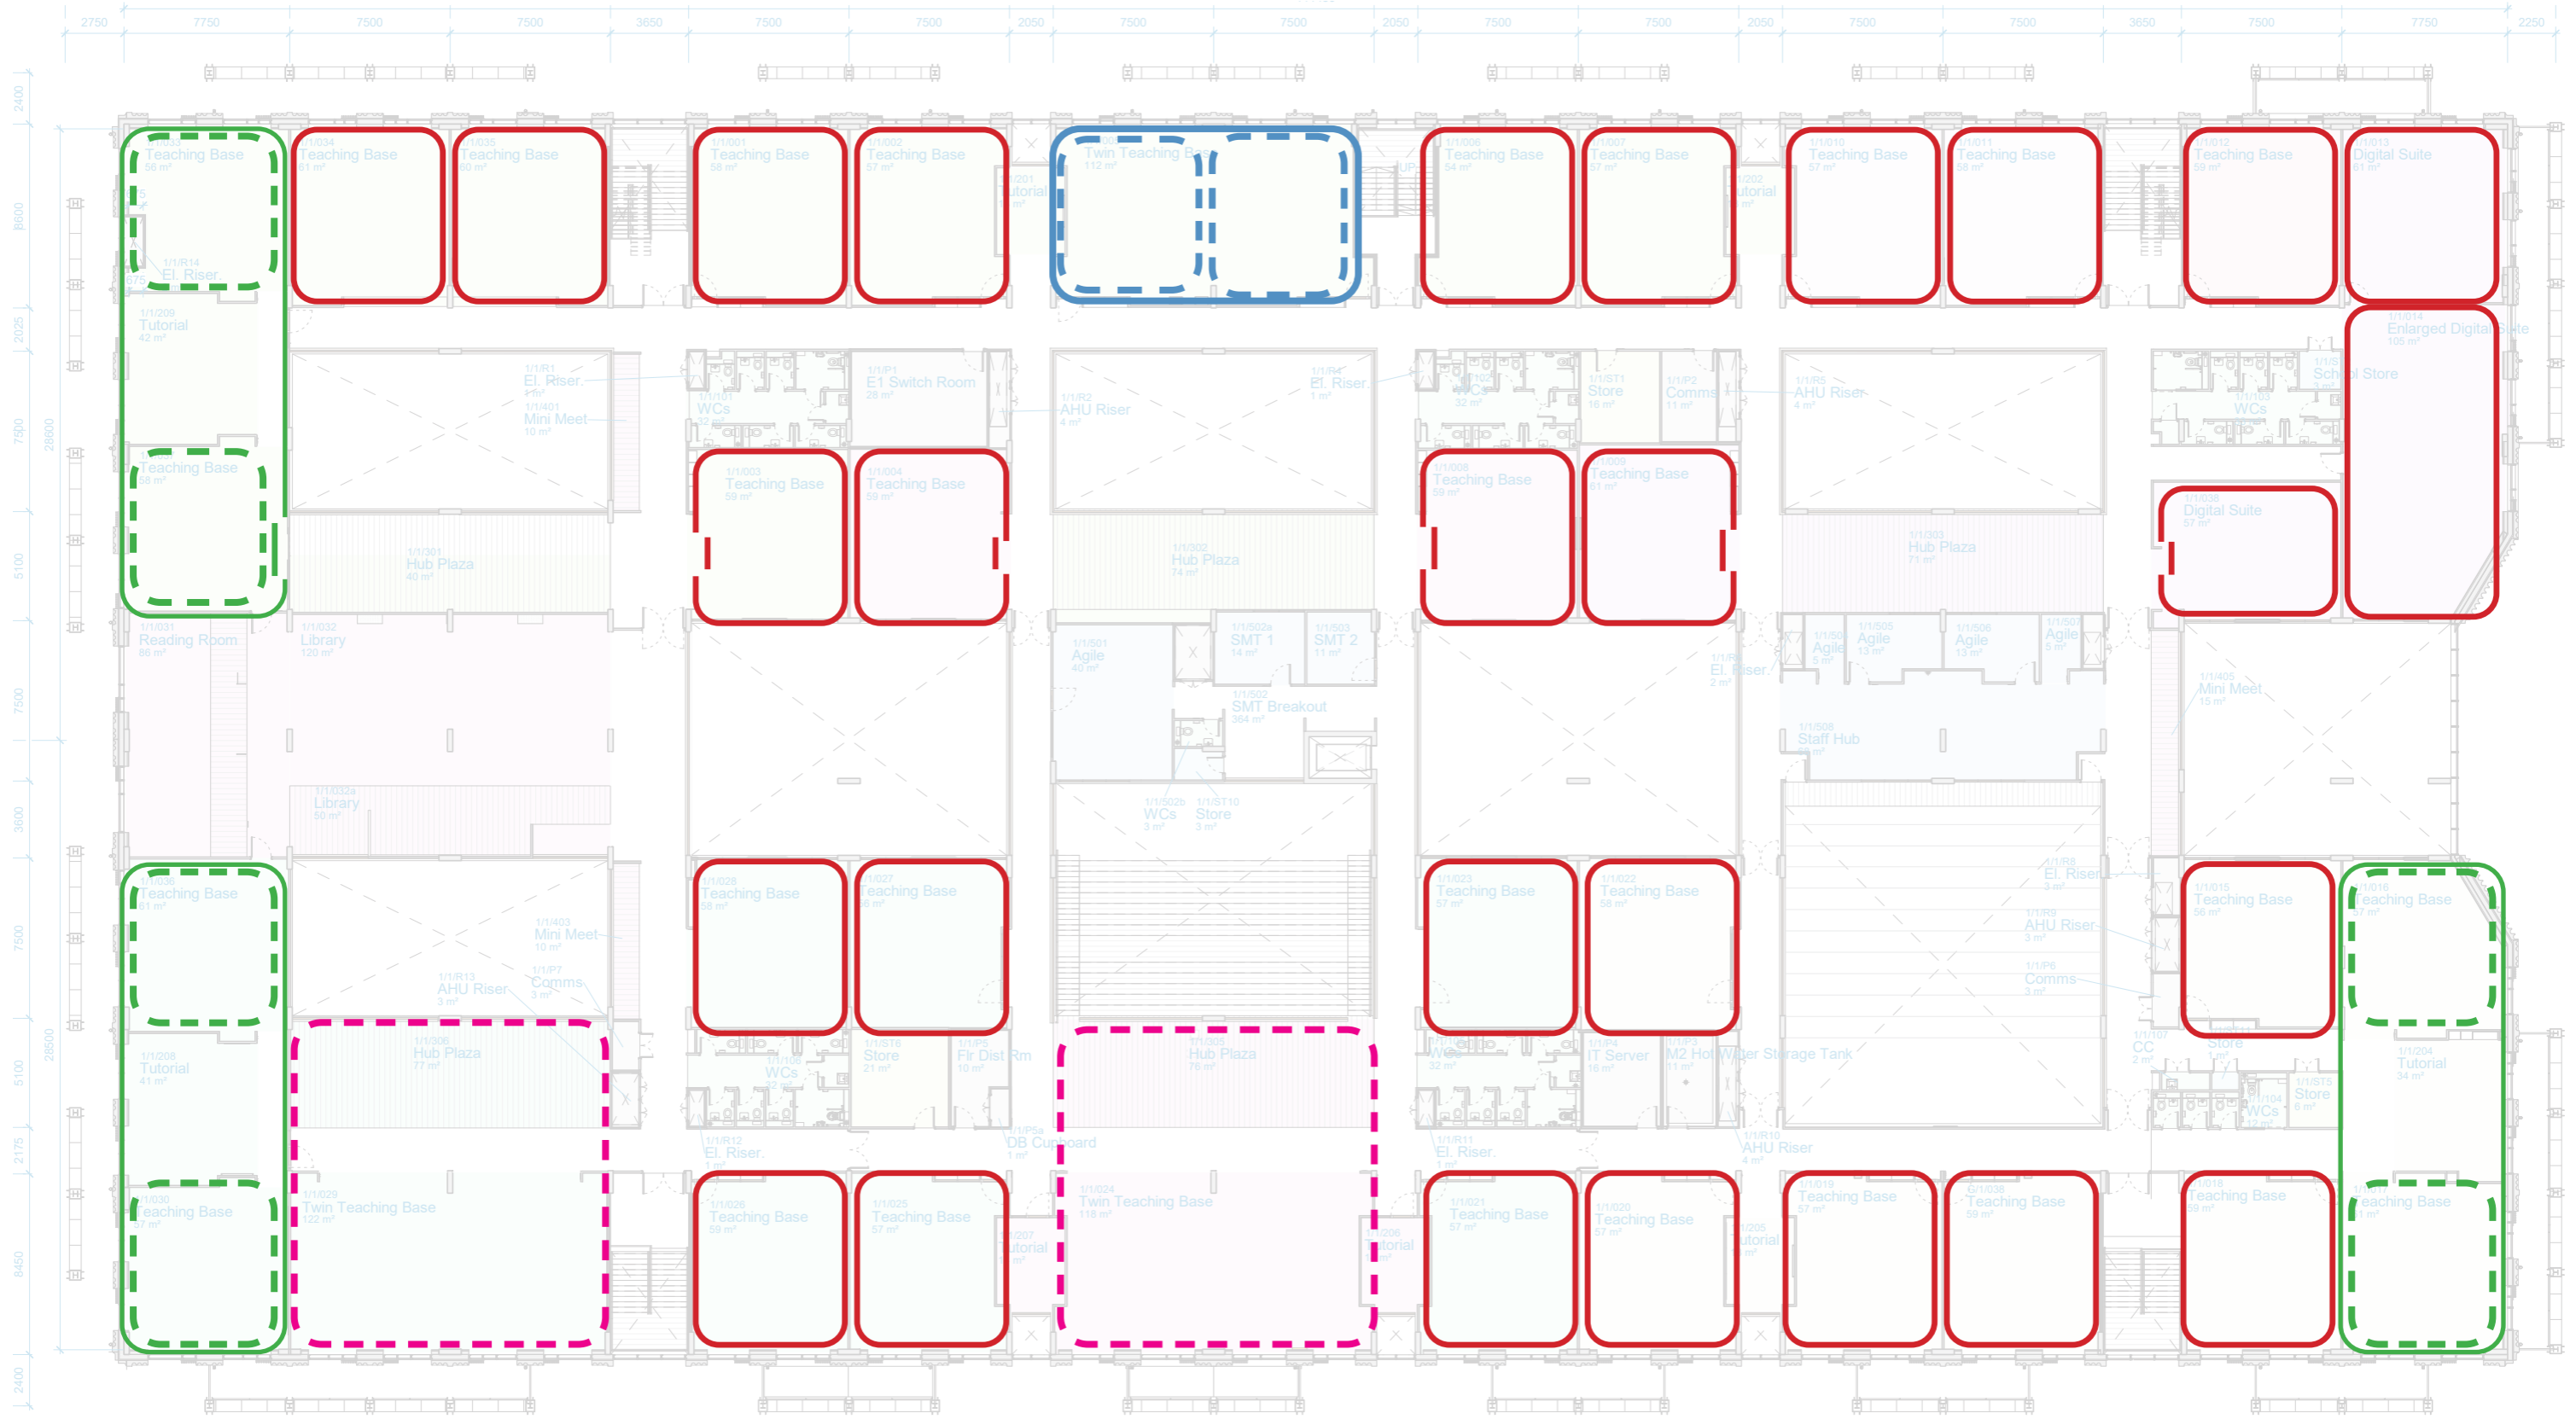

Fully closed

Fully closed sliding door

Closed Separated Twin
(with shared tutorial)

Semi-open room

Enclosed Twin Room

Timetabled Spaces

*Enclosed Classrooms
First Floor*

24

Fully closed

(All loose furniture is indicative only)

Timetabled Spaces

Fully Closed Sliding Door
First Floor

Fully closed sliding door

(All loose furniture is indicative only)

Timetabled Spaces

*Enclosed Twin Classroom
First Floor*

Enclosed Twin Room

(All loose furniture is indicative only)

Timetabled Spaces

*Open Twin
First Floor*

Open twin room

(All loose furniture is indicative only)

Timetabled Spaces

*Separated Twin
First Floor*

*Closed Separated Twin
(with shared tutorial)*

(All loose furniture is indicative only)

Timetabled Spaces - December 2022

Ground Floor

Total = 30

9 Science

2 Drama

3 CDT