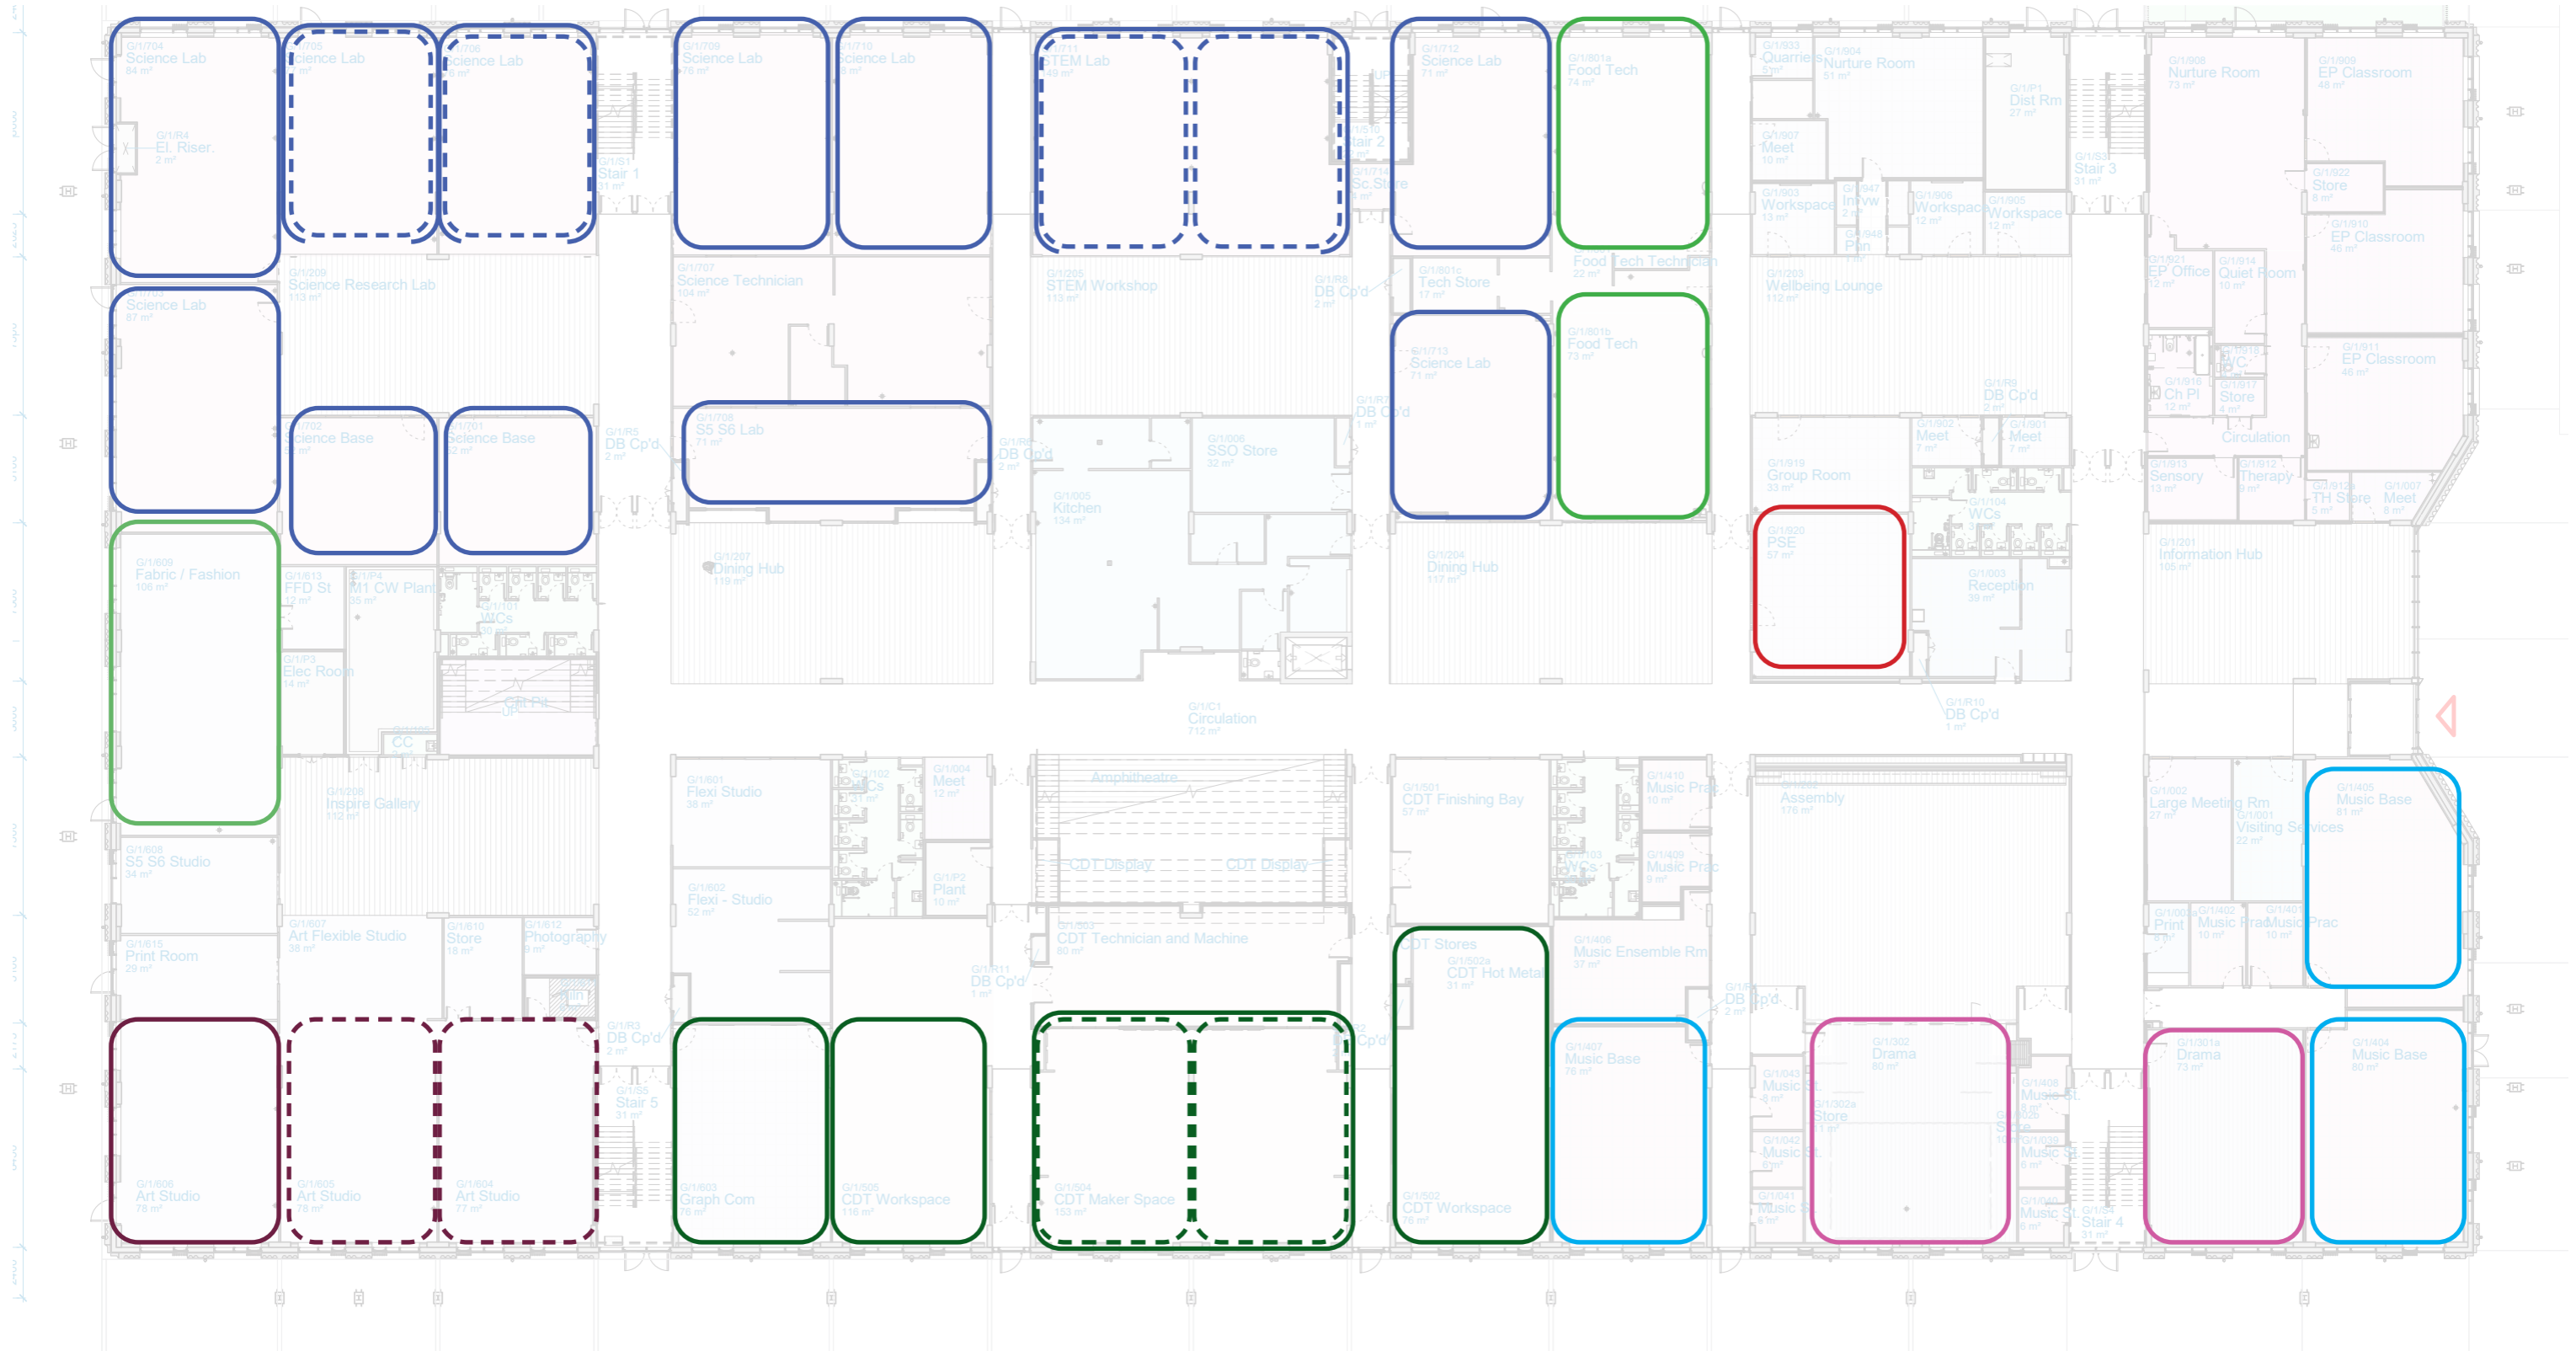

Enclosed Twin Room

(All loose furniture is indicative only)

Timetabled Spaces

*Open Twin
First Floor*

Open twin room

(All loose furniture is indicative only)

Timetabled Spaces

*Separated Twin
First Floor*

Ground Floor

Total = 30

9 Science

2 Drama

3 CDT

1 Non-Practical

1 Art

2 CDT

3 Music

4 Science

2 Art

3 Home Ec

Timetabled Spaces - February 2023

Art

1 Art

2 Art

Timetabled Spaces - February 2023

Science (closed)

9

Science

Timetabled Spaces - February 2023

Science (open)

4 Science

Timetabled Spaces - February 2023